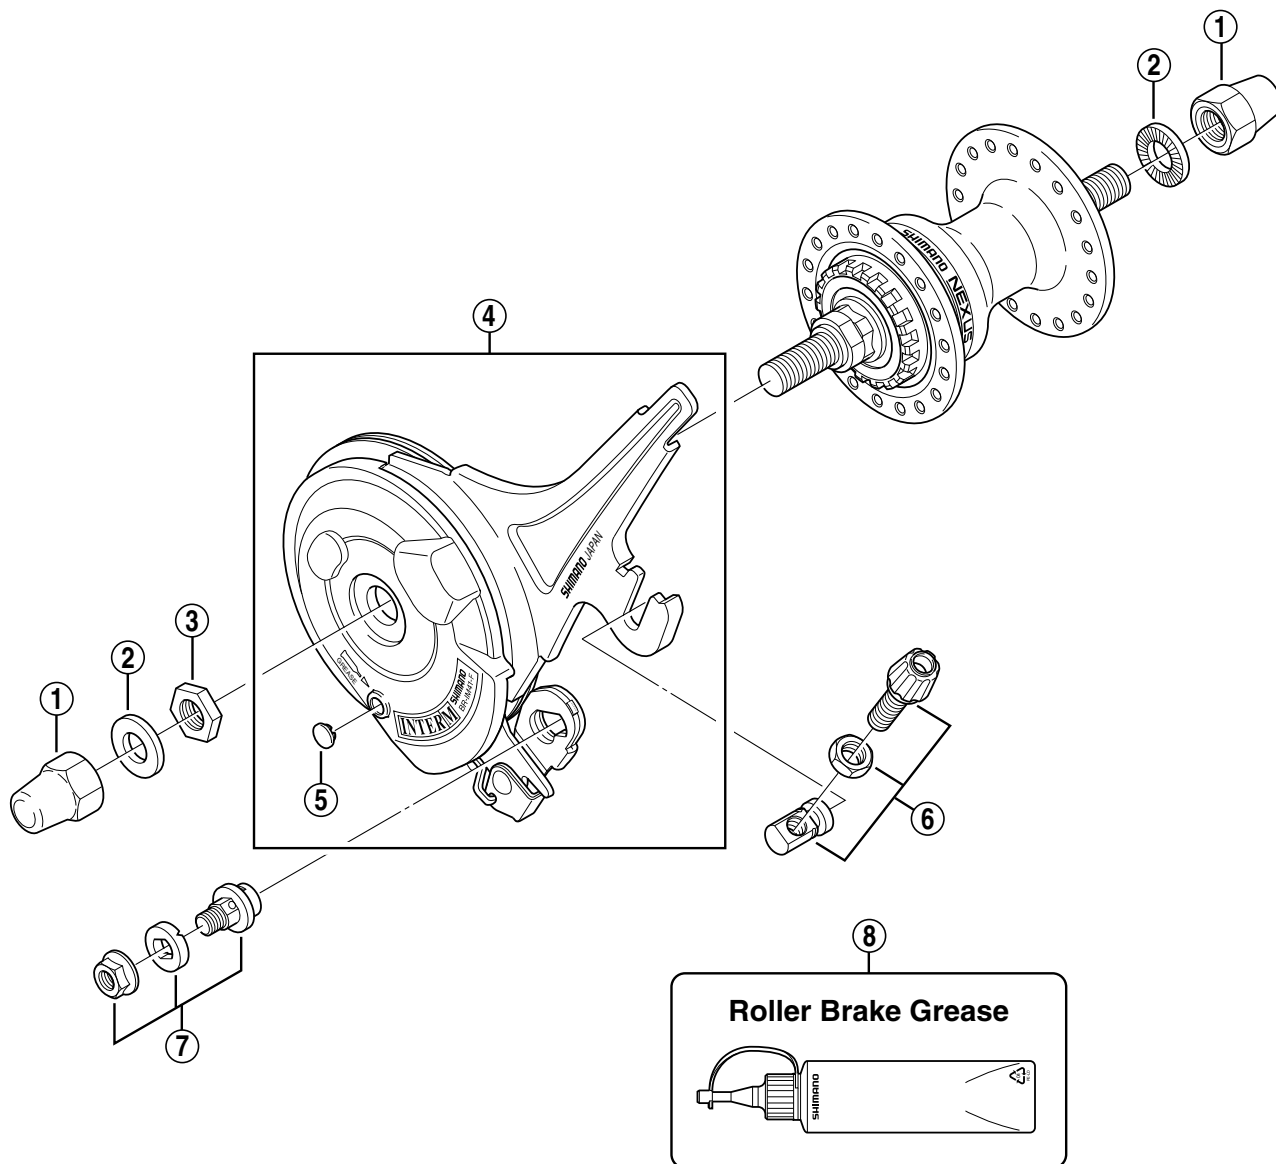

SHIMANO NEXUS FRONT HUB w/Hi-Power Roller Brake

HB-IM40/HB-IM30 Front Hub

BR-IM41-F Inter-M Brake

ITEM NO.	SHIMANO CODE NO.	DESCRIPTION
1	314 1421	Cap Nut (M9)
2	21D 0300	Washer (2 mm)
3	22V 0500	Brake Unit Fixing Nut (3.5 mm)
4	75P 9801	Inter-M Brake Unit
5	75P 1600	Grease Hole Cap
6	75P 9803	Brake Cable Adjusting Bolt Unit
7	75P 9805	Inner Cable Fixing Bolt Unit
* 8	041 2040	Roller Brake Grease (Net. 100g)