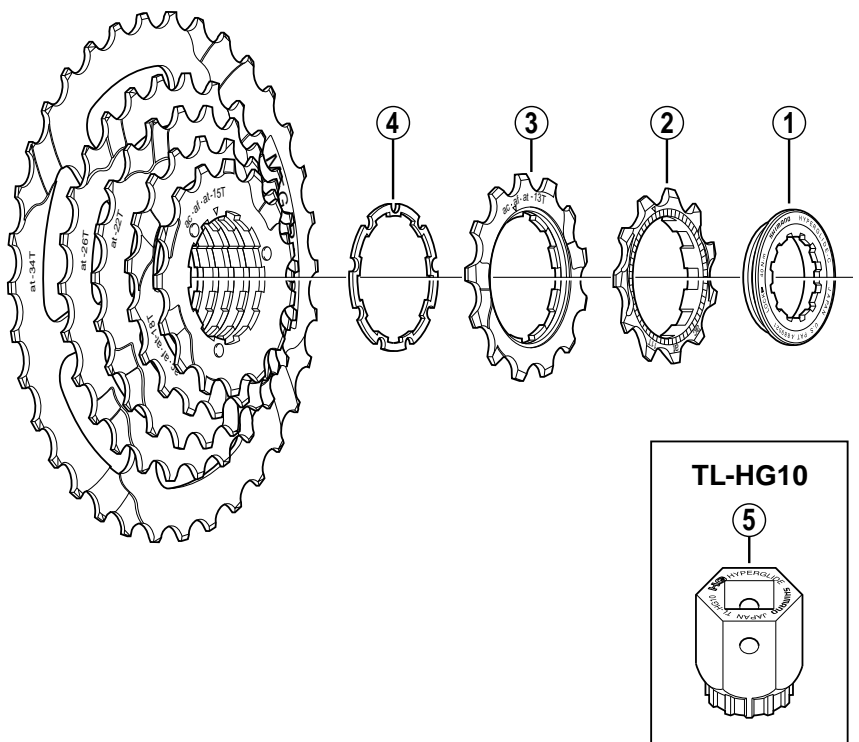

SHIMANO NEXAVE Cassette Sprocket
CS-HG50-I 7-Speed / at-Group

• at-group sprocket teeth combination: 11 – 13 – 15 – 18 – 22 – 26 – 34T

Q'TY	ITEM NO.	SHIMANO CODE NO.	DESCRIPTION
	1	Y-11E 01400	Lock Ring (Black)
	2	Y-11F 11291	Sprocket Wheel 11T (Silver / Built in spacer type)
	3	Y-11F 1329E	Sprocket Wheel 13T (Silver / Built in spacer type)
	4	Y-11E 03000	Sprocket Spacer (t=1.0 mm / Black)
	5	Y-120 09170	Lock Ring Removal Tool (TL-HG10)