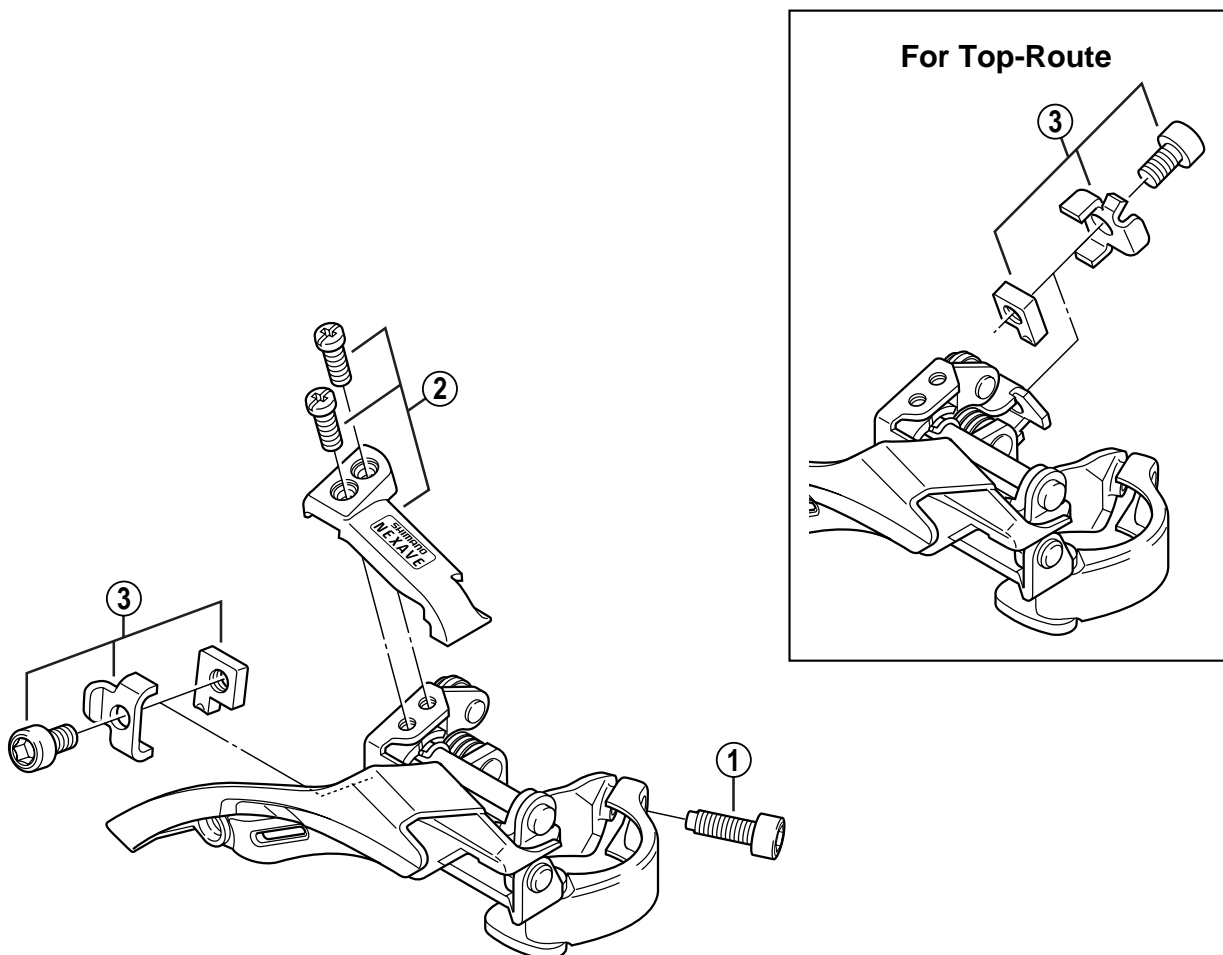

**SHIMANO NEXAVE Top Swing Front Derailleur
FD-T300**

Q'TY	ITEM NO.	SHIMANO CODE NO.	DESCRIPTION
	1	Y-59L 19000	Clamp Bolt (M5 x 15)
	2	Y-5DP98010	Stroke Adjust Screws (M4 x 12) & Plate
	* 3	Y-5DK98030	Cable Fixing Bolt Unit (M5 x 9.8)
		Y-5DN98010	Cable Fixing Bolt Unit (M5 x 9.8) for Top-Route