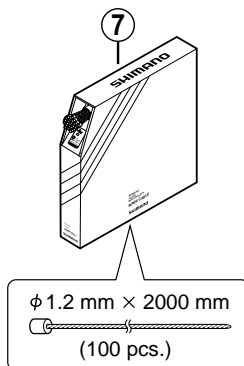

SHIMANO NEXUS Revo-Shift Lever SL-3S35-E For 3-Speed

ITEM NO.	SHIMANO CODE NO.	DESCRIPTION
1	Y-6E8 98010	Indicator Cover & Fixing Screw (M2.5 x 7)
2	Y-65P 98040	Indicator
3	Y-65U 04000	Outer Casing Holder
4	Y-6CK10000	Clamp Bolt (M4 x 16)
5	Y-65P 03100	Shift Actuator (Black)
6	Y-61X 14000	Half Grip (ϕ 22.2 mm / Gray)
6	Y-61X 14010	Half Grip (ϕ 22.2 mm / Black)
7	Y-600 98510	Inner Cable Box (Stainless / 100 pcs.)
8	Y-60B 98030	SIS-SP Outer Casing (Black) w/Outer Caps
8	Y-60B 98020	SIS-SP Outer Casing (Silver) w/Outer Caps
9	Y-620 98030	Inner End Caps (ϕ 1.2 mm / 100 pcs.)