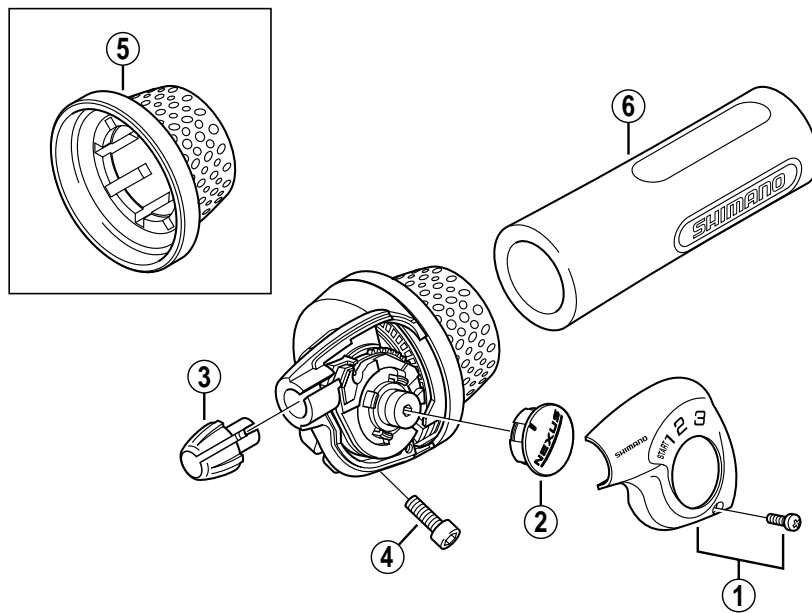

SHIMANO NEXUS Revo-Shift Lever SL-3S35-E For 3-Speed

ITEM NO.	SHIMANO CODE NO.	DESCRIPTION
1	Y-6E8 98010	Indicator Cover & Fixing Screw (M2.5 x 7)
2	Y-65P 98040	Indicator
3	Y-65U 04000	Outer Casing Holder
4	Y-6CK10000	Clamp Bolt (M4 x 16)
5	Y-65P 03100	Shift Actuator (Black)
6	Y-61X 14000	Half Grip (ϕ 22.2 mm / Gray)
6	Y-61X 14010	Half Grip (ϕ 22.2 mm / Black)
7	Y-600 98510	Inner Cable Box (Stainless / 100 pcs.)
8	Y-60B 98030	SIS-SP Outer Casing (Black) w/Outer Caps
8	Y-60B 98020	SIS-SP Outer Casing (Silver) w/Outer Caps
9	Y-620 98030	Inner End Caps (ϕ 1.2 mm / 100 pcs.)