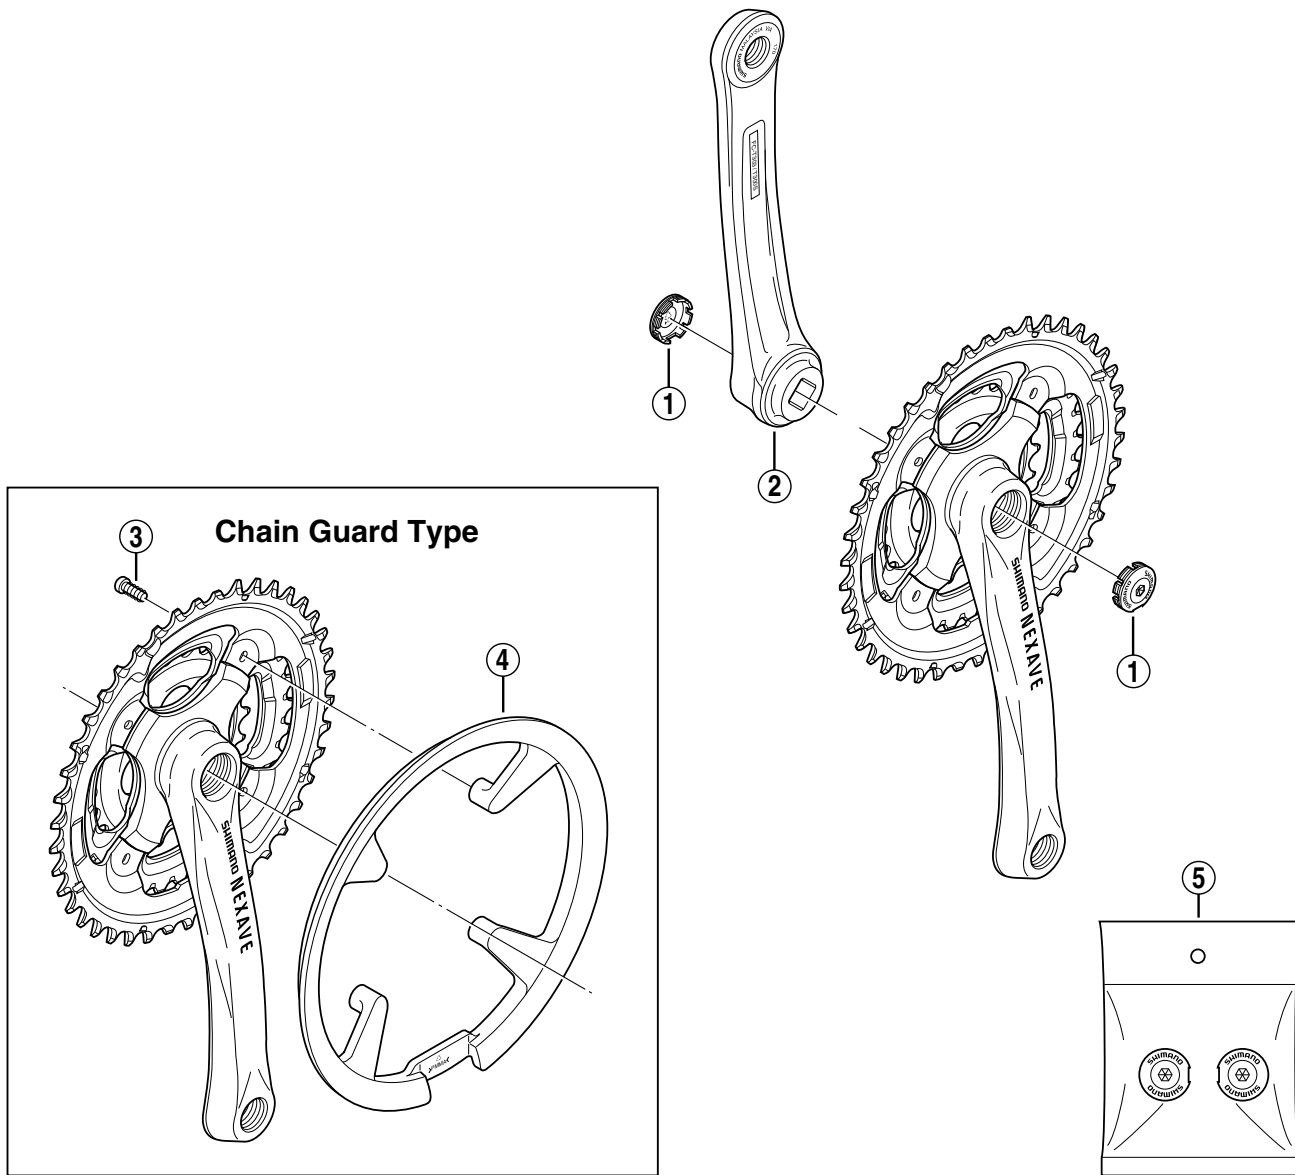

SHIMANO NEXAVE Front Chainwheel
FC-T300-s

Q'TY	ITEM NO.	SHIMANO CODE NO.	DESCRIPTION
	1	Y-1A1 11000	Crank Arm Cap
	2	Y-1D4 98010	Left Hand Crank Arm 170 mm
	3	Y-1BN98010	Chain Guard Fixing Screw (4 pcs.)
	4	Y-1BN11200	Chain Guard (for 42T)
	5	Y-1A1 98010	Crank Arm Cap Set (10 pairs)