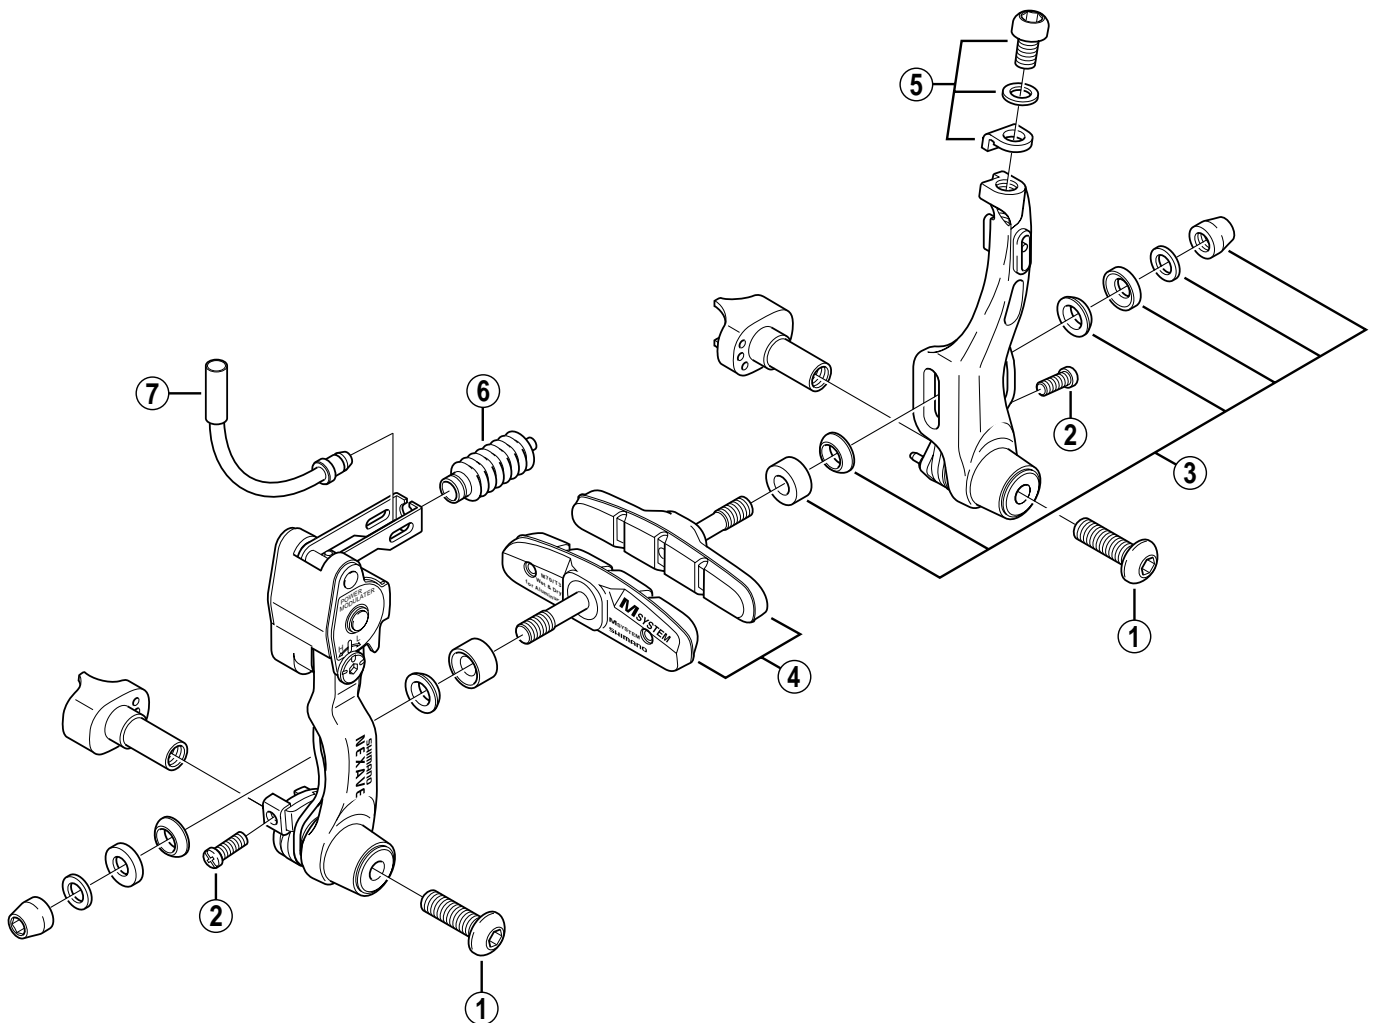

SHIMANO NEXAVE V-Brake BR-T300

Jan. 1999

A (¥)	B (¥)	Q'TY	ITEM NO.	SHIMANO CODE NO.	DESCRIPTION
20	21		1	Y-82N 18A10	Link Fixing Bolt (M6 x 22)
5	6		2	Y-8GP 11000	Spring Tension Adjustment Screw (M4 x 10.4)
170	176		3	Y-8AA 98050	Shoe Fixing Nut Unit
300	309		4	Y-8BM98100	Brake Shoe Set (Pair)
30	31		5	Y-8GP 98010	Cable Fixing Bolt Unit (M6 x 11.5)
30	31		6	Y-8BP 14000	Boot
120	124		7	Y-8AA 98070	Inner Cable Lead Unit (90°)
120	124	Y-8AA 98080		Inner Cable Lead Unit (135°)	
120	124	Y-8AA 98120		Inner Cable Lead Unit (45°)	