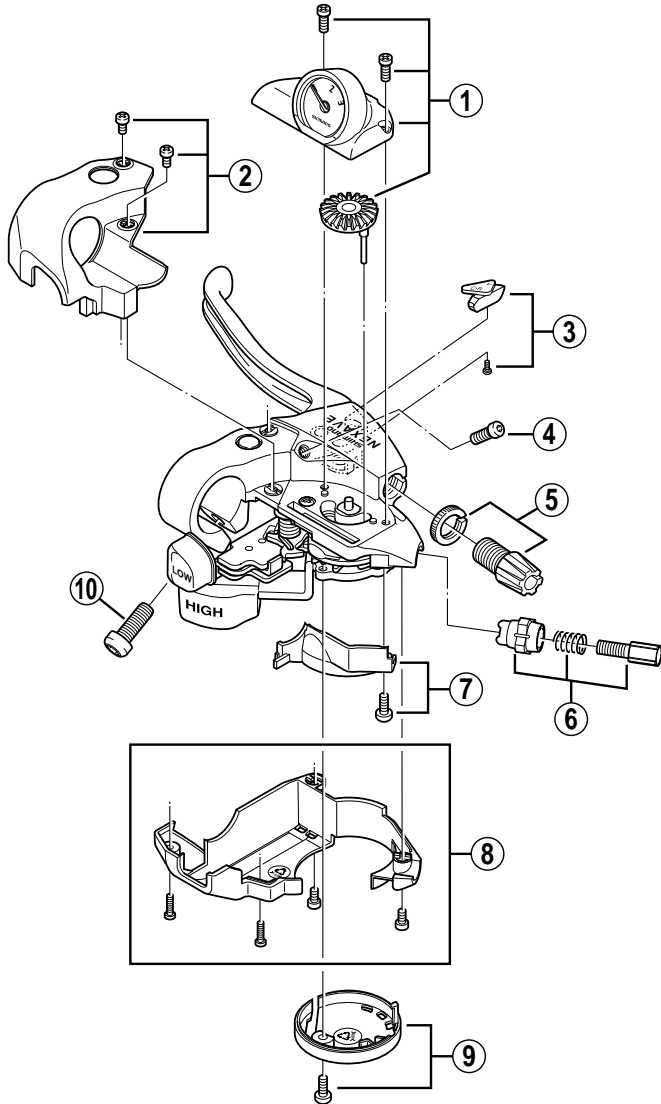

SHIMANO NEXAVE Tap-Fire Lever

ST-T300-S 3-Finger

For Left Hand

For Right Hand

Q'TY	ITEM NO.	SHIMANO CODE NO.	DESCRIPTION
	1	Y-6B7 98050	R.H. Indicator Unit
		Y-6B7 98060	L.H. Indicator Unit
	2	Y-6BX 98170	R.H. Release Button Cover & Cover Fixing Screws
		Y-6BX 98180	L.H. Release Button Cover & Cover Fixing Screws
	3	Y-8TS 98010	R.H. Adjustment Block & Screw
		Y-8TS 98020	L.H. Adjustment Block & Screw
	4	Y-6BX 87000	Reach Adjusting Bolt (M4 x 10.3)
	5	Y-8TS 98030	Brake Cable Adjusting Bolt (M10 x 16) & Nut
	6	Y-6A8 98010	Cable Adjusting Bolt Unit
	7	Y-6BX 98190	R.H. Cable Cover & Fixing Screw (M3 x 8)
		Y-6BX 98200	L.H. Cable Cover & Fixing Screw (M3 x 8)
	8	Y-6BX 98210	R.H. Unit Cover & Cover Fixing Screws
		Y-6BX 98220	L.H. Unit Cover & Cover Fixing Screws
	9	Y-6BX 98110	R.H. Main Lever Cover & Fixing Screw (M3 x 8)
		Y-6BX 98120	L.H. Main Lever Cover & Fixing Screw (M3 x 8)
	10	Y-6A7 80000	Clamp Bolt (M6 x 16)