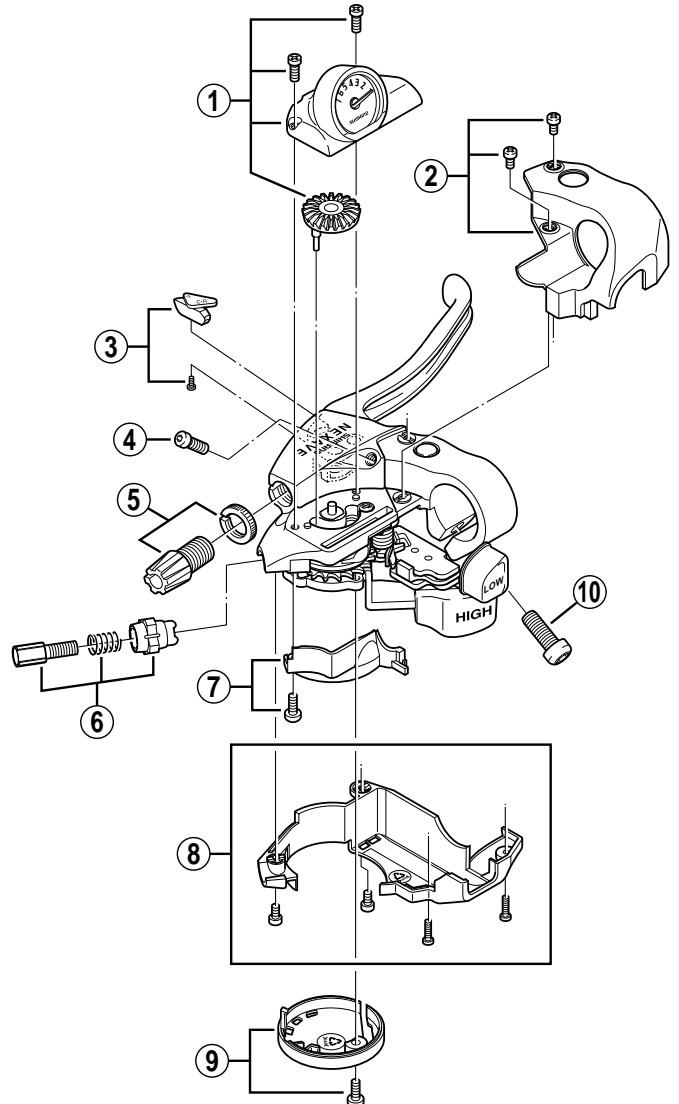

SHIMANO NEXAVE Tap-Fire Lever

ST-T300-S 3-Finger

For Left Hand

For Right Hand

Q'TY	ITEM NO.	SHIMANO CODE NO.	DESCRIPTION
	1	Y-6B7 98050	R.H. Indicator Unit
		Y-6B7 98060	L.H. Indicator Unit
	2	Y-6BX 98170	R.H. Release Button Cover & Cover Fixing Screws
		Y-6BX 98180	L.H. Release Button Cover & Cover Fixing Screws
	3	Y-8TS 98010	R.H. Adjustment Block & Screw
		Y-8TS 98020	L.H. Adjustment Block & Screw
	4	Y-6BX 87000	Reach Adjusting Bolt (M4 x 10.3)
	5	Y-8TS 98030	Brake Cable Adjusting Bolt (M10 x 16) & Nut
	6	Y-6A8 98010	Cable Adjusting Bolt Unit
	7	Y-6BX 98190	R.H. Cable Cover & Fixing Screw (M3 x 8)
		Y-6BX 98200	L.H. Cable Cover & Fixing Screw (M3 x 8)
	8	Y-6BX 98210	R.H. Unit Cover & Cover Fixing Screws
		Y-6BX 98220	L.H. Unit Cover & Cover Fixing Screws
	9	Y-6BX 98110	R.H. Main Lever Cover & Fixing Screw (M3 x 8)
		Y-6BX 98120	L.H. Main Lever Cover & Fixing Screw (M3 x 8)
	10	Y-6A7 80000	Clamp Bolt (M6 x 16)